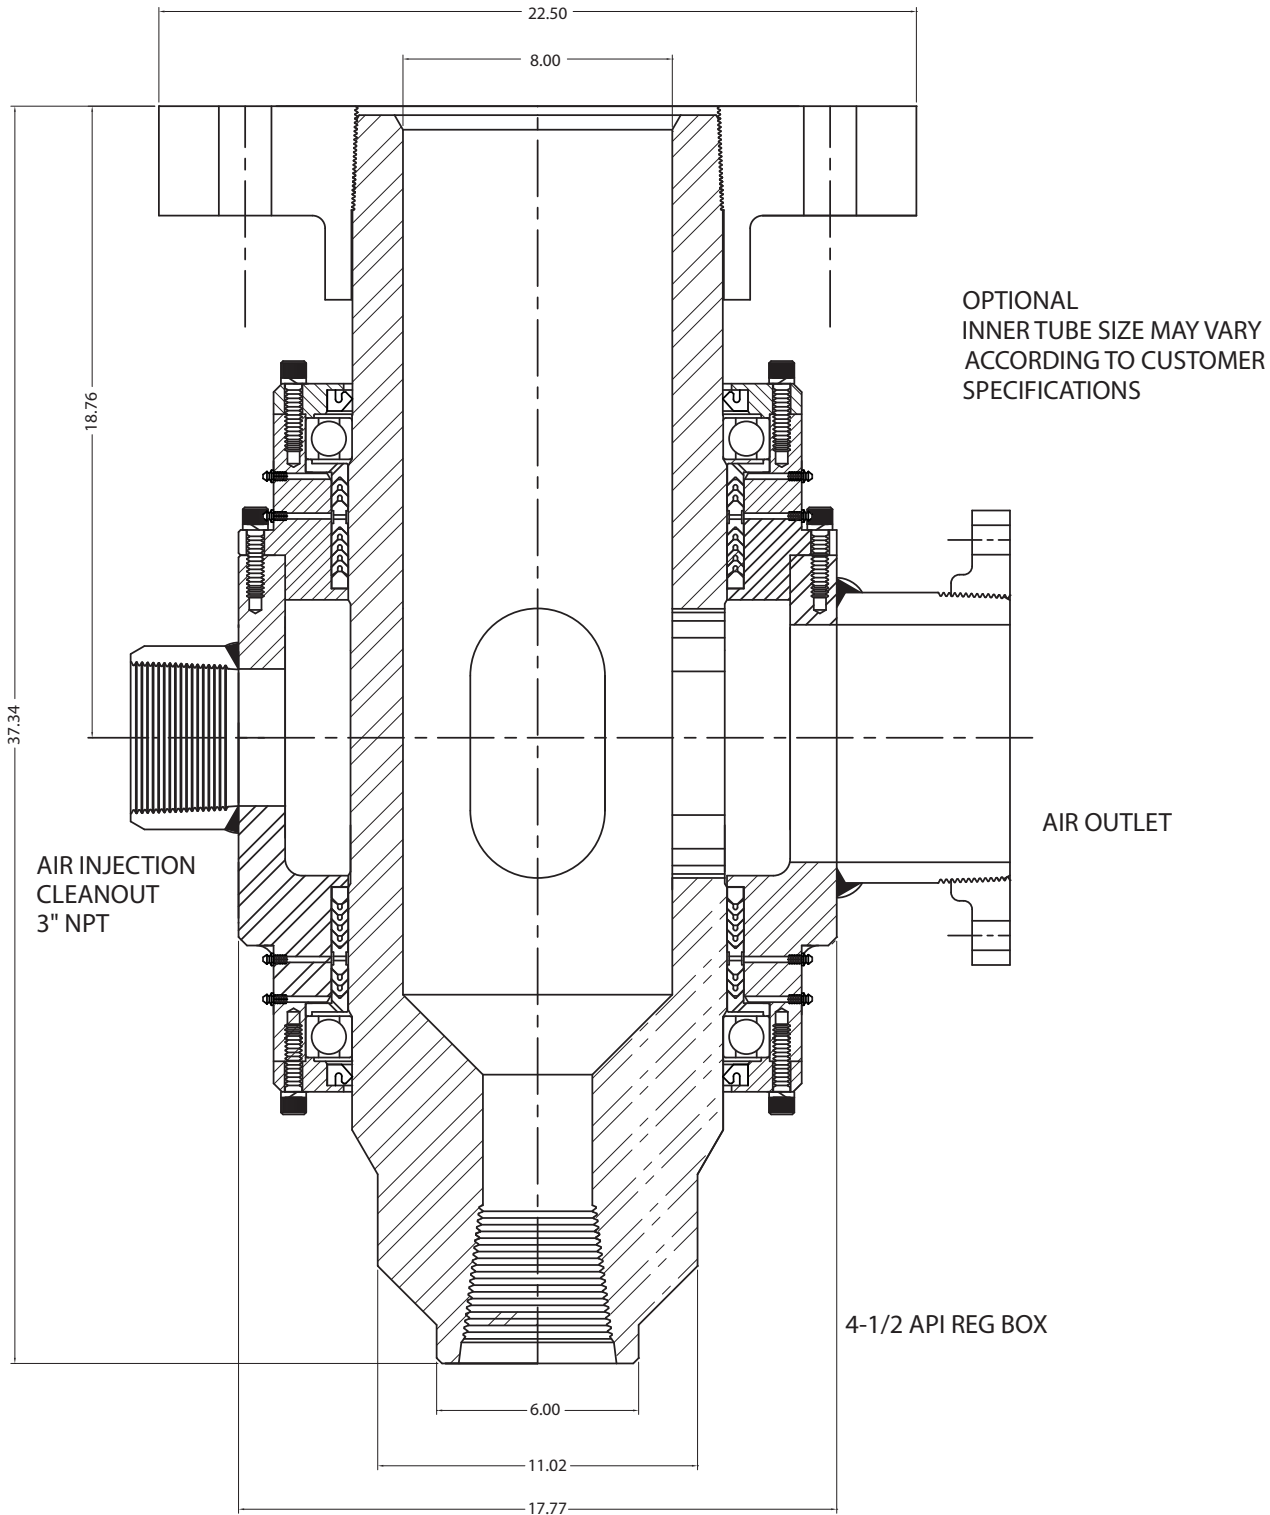

REVERSE CIRCULATING SIDE INLET MODEL SI-800

AVAILABLE WITH OR WITHOUT INNER TUBE